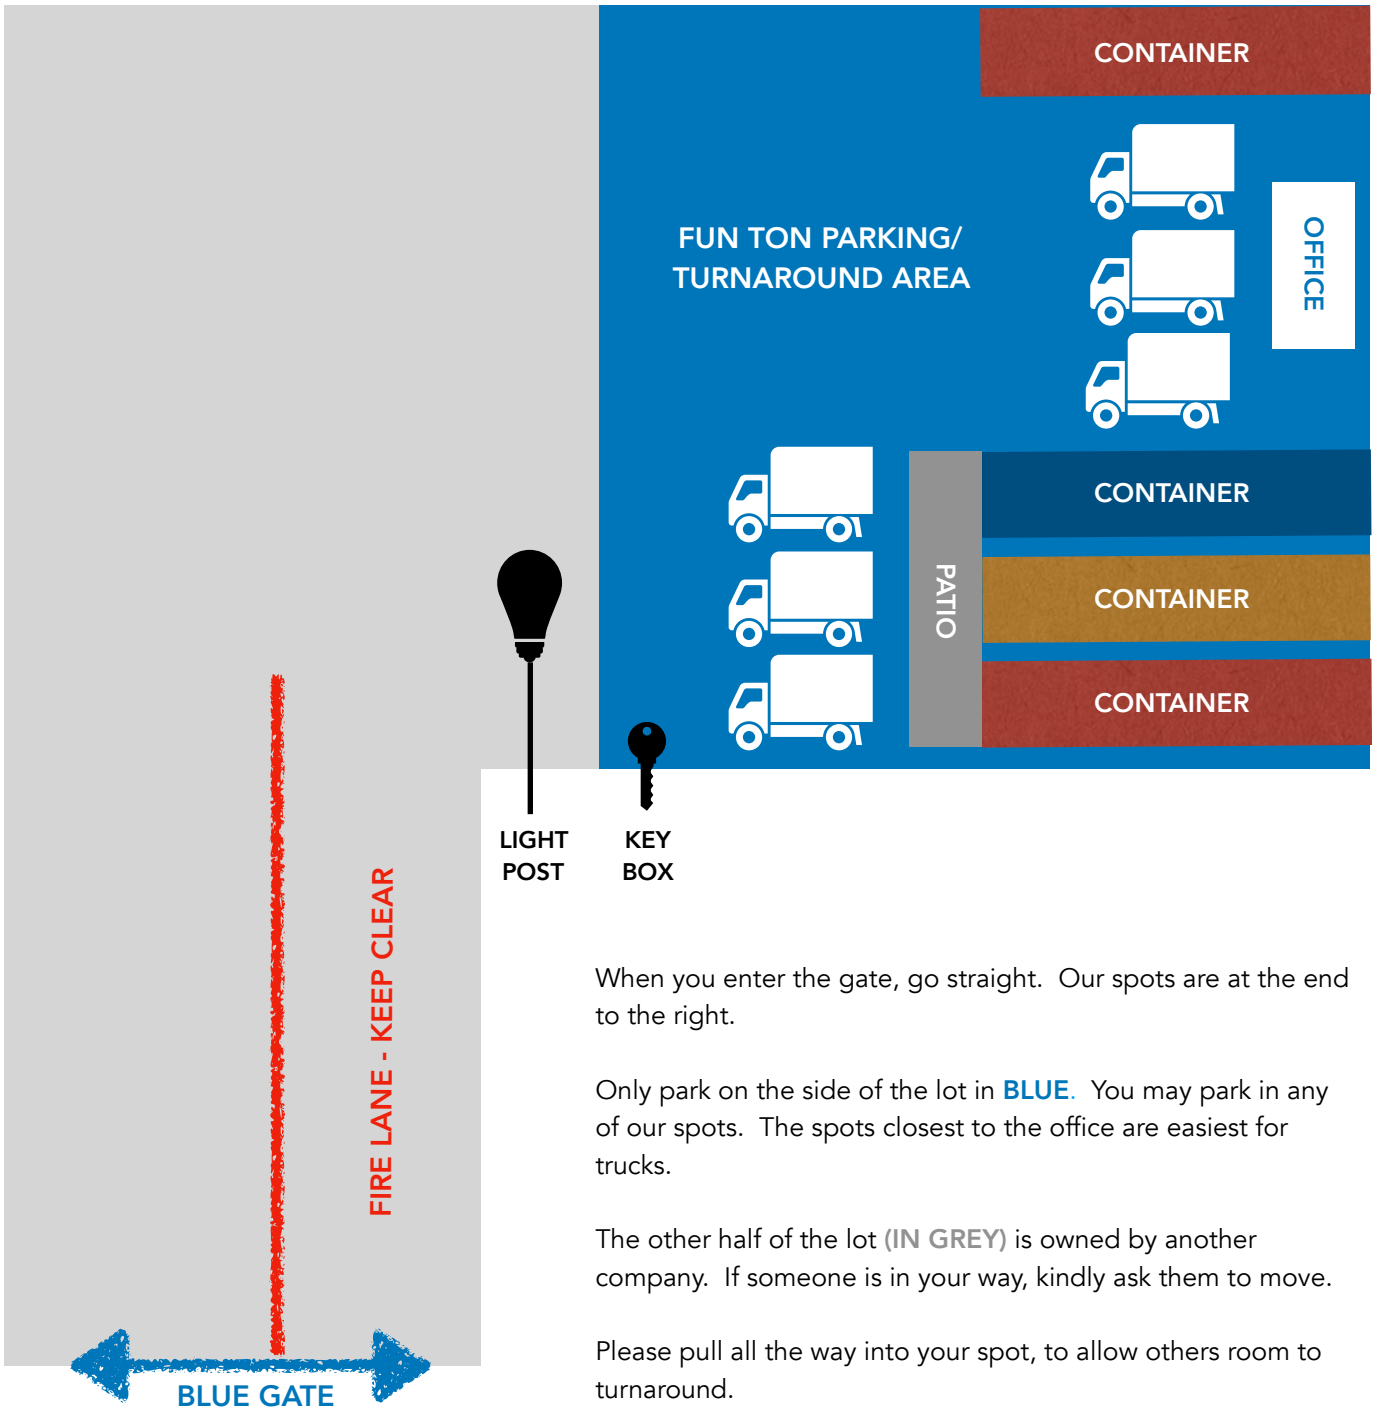

WEST COAST CUSTOM SHEET METAL

**9055 GLENOAKS BLVD
SUN VALLEY, CA 91352**

PUBLIC STORAGE
(across street)

When you enter the gate, go straight. Our spots are at the end to the right.

Only park on the side of the lot in **BLUE**. You may park in any of our spots. The spots closest to the office are easiest for trucks.

The other half of the lot (**IN GREY**) is owned by another company. If someone is in your way, kindly ask them to move.

Please pull all the way into your spot, to allow others room to turnaround.

CONTACT:
Jeremy Grant
(910) 419-2291 (cell)